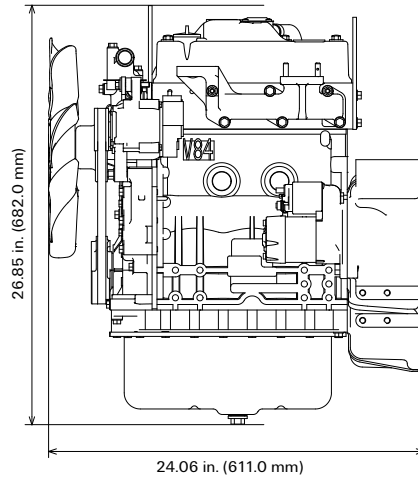

3CE1 Industrial Performance Curves: