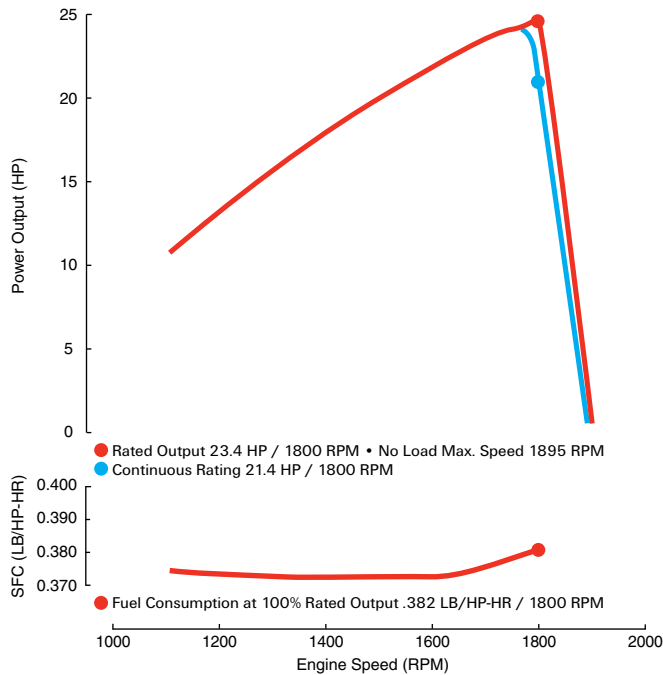

3CE1 Genset Performance Curves:

Available options:

- Cooling system
- Air cleaner
- Exhaust system
- Front and rear mounts
- Skid base
- Instrument panel & extension harness
- Custom power unit
- Electric & isochronous governor

Horsepower comparison:

Engine Model	Cylinders	Displacement (L)	HP Range
3CD1	3	1.5	20-35
3CD1T	3	1.5	30-40
3CE1	3	1.6	30-40
4LE1	4	2.2	35-50

For additional information, please contact your local distributor or visit www.isuzuengines.com

Isuzu Motors America, Inc.

46401 Commerce Center Drive
Plymouth, Michigan 48170
Phone: 734.582.9470
Fax: 734.455.7581

Blue Ridge Diesel
info@blueridgediesel.com
540-389-7296