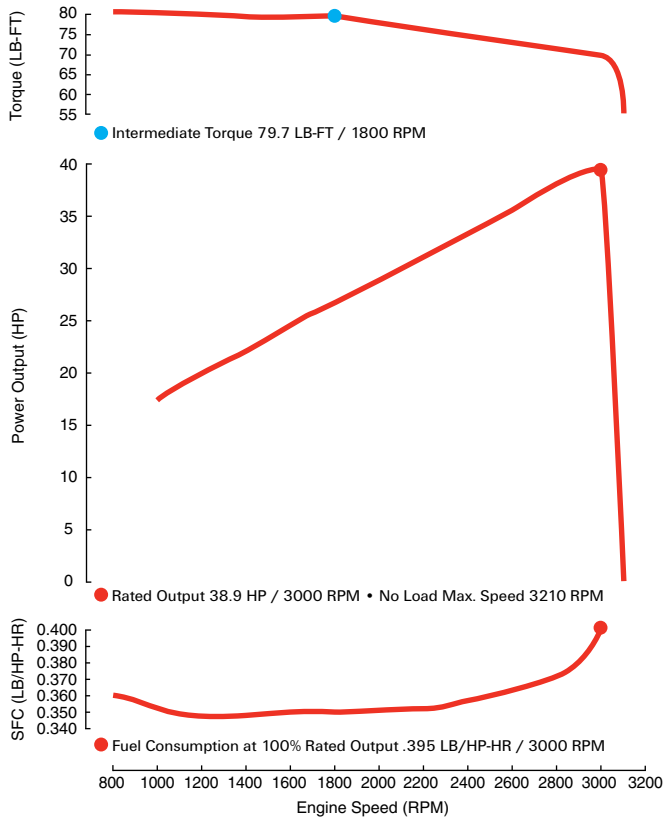

3CE1 Industrial Performance Curves: