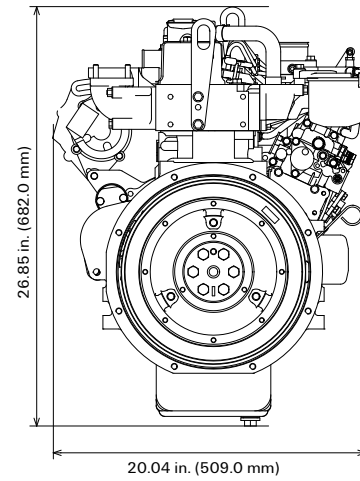

3CE1 Industrial Performance Curves: